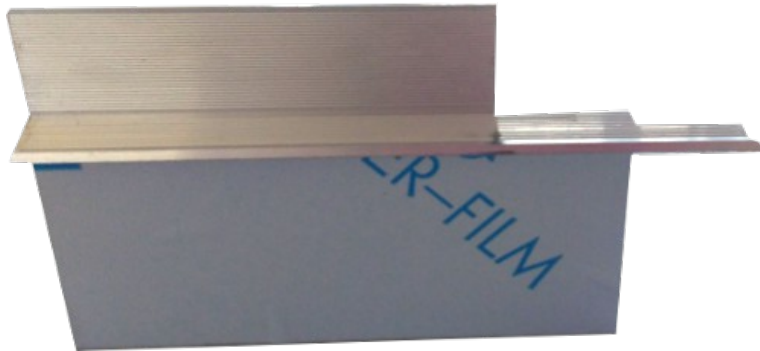

Set Anchlusselemente /Kit raccordi
Kit connecting elements/Set raccordi
Light 46 for Eclisse Battente Syntesis
Art. 13051

Trockenbau/strutture a secco
dry construction/cloison sèche

			AGS-systems – 39025 Naturno (Italy)	
Drawing	Art. 13051		Date	16/12/2010
This drawing is copyright by AGS-systems and exclusive, protected by law and cannot reproduced without written affirmation				AGS-systems - 39025 Naturno (Italy) Stava 47/B tel. 0039 0473 666376 – info@ags-systems.com