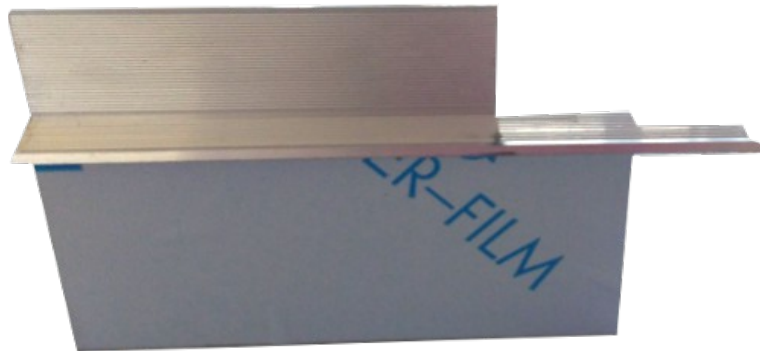

Set Anchlusselemente /Kit raccordi
Kit connecting elements/Set raccordi
Light 60 for Eclisse Syntesis
Art. 13030

Trockenbau/strutture a secco
dry construction/cloison sèche

			AGS-systems – 39025 Naturno (Italy)	
Drawing	Art. 13030		Date	16/12/2010
This drawing is copyright by AGS-systems and exclusive, protected by law and cannot reproduced without written affirmation			AGS-systems - 39025 Naturno (Italy) Stava 47/B tel. 0039 0473 666376 – info@ags-systems.com	