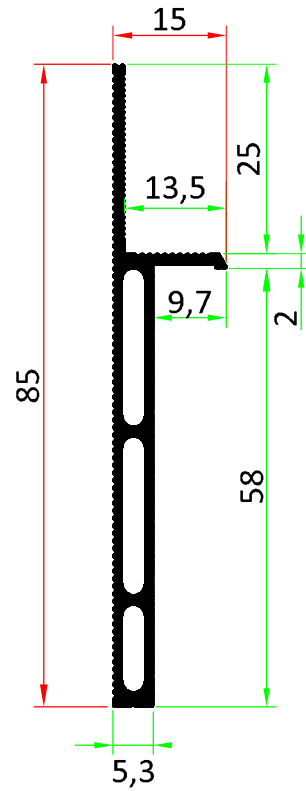

Light 60 Art. 10060

Trockenbau/Strutture a secco/Dry construction/Cloison sèche

AGS-Systems - 39025 Naturno (Italy)

Drawing	Art. 10060	Scala 1:1	Date	16/12/2010
This drawing is copyright by AGS-systems and exclusive, protected by law and cannot reproduced without written affirmation				AGS-systems - 39025 Naturno (Italy) Stava 47B tel. 0039 0473 666376 - info@ags-systems.com