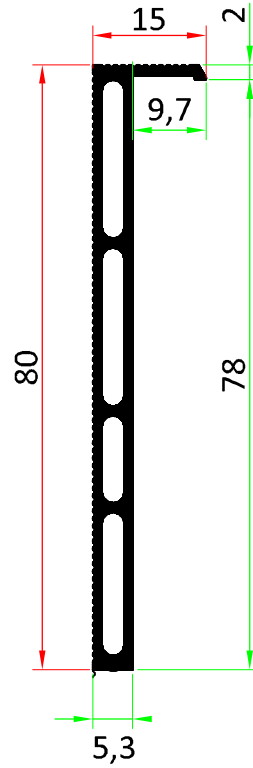

Light 80 Art. 10080

Massivbau/Strutture massicce/Solid construction/Maçonnerie

		AGS-Systems - 39025 Naturno (Italy)		
Drawing	Art. 10080	Scala 1:1	Date	16/12/2010
This drawing is copyright by AGS-systems and exclusive, protected by law and cannot reproduced without written affirmation				AGS-systems - 39025 Naturno (Italy) Stava 47B tel. 0039 0473 666376 - info@ags-systems.com