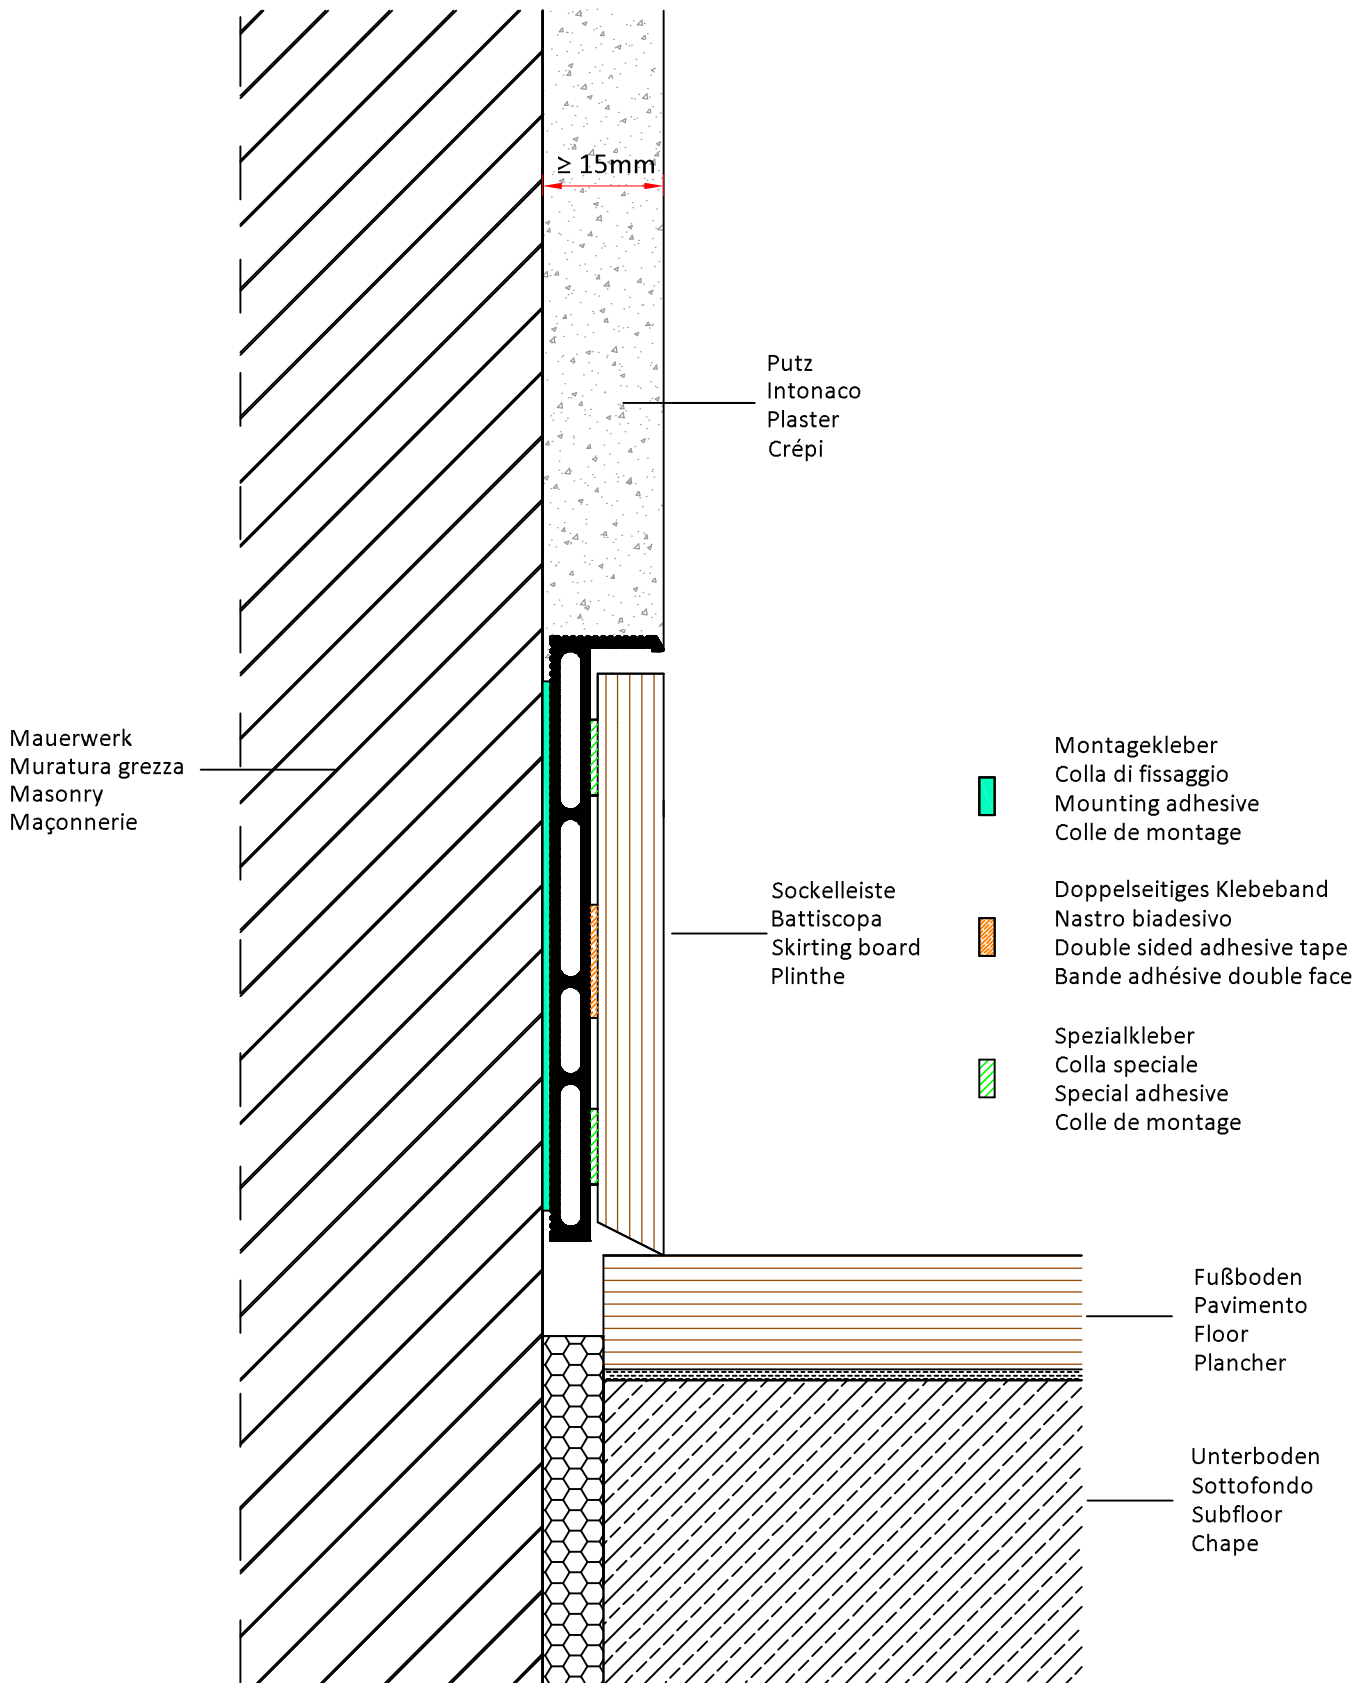

Light 80 Art. 10080

Massivbau/Strutture massicce/Solid construction/Maçonnerie

AGS-Systems - 39025 Naturno (Italy)

Drawing	Art. 10080	Scala 1:1	Date	16/12/2010
This drawing is copyright by AGS-systems and exclusive, protected by law and cannot reproduced without written affirmation				AGS-systems - 39025 Naturno (Italy) Stava 47B tel. 0039 0473 666376 - info@ags-systems.com