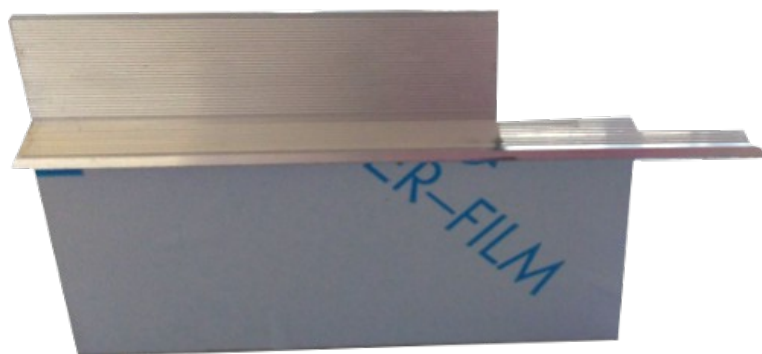

Set Anchlusselemente /Kit raccordi
Kit connecting elements/Set raccord
C70 for AGS door frames TUS/TCS/TST-PUSH L/R
Art. 13028

Trockenbau/strutture a secco
dry construction/cloison sèche

			AGS-systems – 39025 Naturno (Italy)	
Drawing	Art. 13028		Date	16/12/2010
This drawing is copyright by AGS-systems and exclusive, protected by law and cannot reproduced without written affirmation				AGS-systems - 39025 Naturno (Italy) Stava 47/B tel. 0039 0473 666376 – info@ags-systems.com