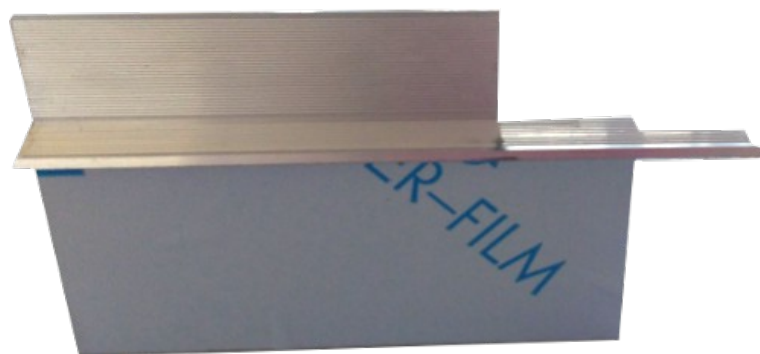

Set Anchlusselemente /Kit raccordi
Kit connecting elements/Set raccord
Light 46 for AGS door frames TUT/TCT/TST-PULL O/P
Art. 13016

Trockenbau/strutture a secco
dry construction/cloison sèche

			AGS-systems – 39025 Naturno (Italy)	
Drawing	Art. 13016		Date	16/12/2010
This drawing is copyright by AGS-systems and exclusive, protected by law and cannot reproduced without written affirmation				AGS-systems - 39025 Naturno (Italy) Stava 47/B tel. 0039 0473 666376 – info@ags-systems.com