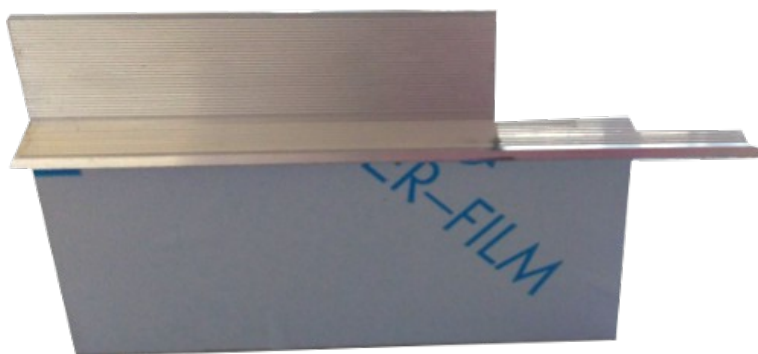

Set Anchlusselemente /Kit raccordi  
Kit connecting elements/Set raccord  
Light 46 for AGS door frames TUS/TCS/TST-PUSH L/R  
Art. 13018

Trockenbau/strutture a secco  
dry construction/cloison sèche

			AGS-systems – 39025 Naturno (Italy)	
Drawing	Art. 13018		Date	16/12/2010
This drawing is copyright by AGS-systems and exclusive, protected by law and cannot reproduced without written affirmation			AGS-systems - 39025 Naturno (Italy) Stava 47/B tel. 0039 0473 666376 – info@ags-systems.com	