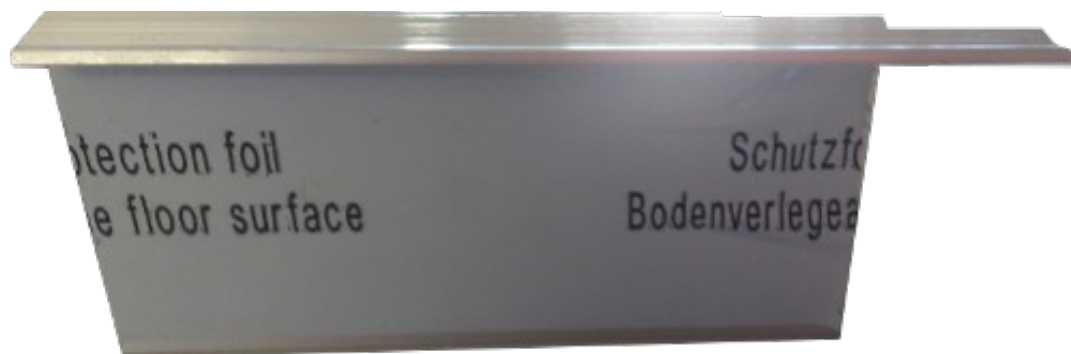

Set Anchlusselemente /Kit raccordi
Kit connecting elements/Set raccordi
Light 46 for AGS door frames TUS/TCS/TST-PUSH L/R
Art. 13017

Massivbau/strutture massicce
solid construction/maçonnerie

			AGS-systems – 39025 Naturno (Italy)	
Drawing	Art. 13017		Date	16/12/2010
This drawing is copyright by AGS-systems and exclusive, protected by law and cannot reproduced without written affirmation			AGS-systems - 39025 Naturno (Italy) Stava 47/B tel. 0039 0473 666376 – info@ags-systems.com	