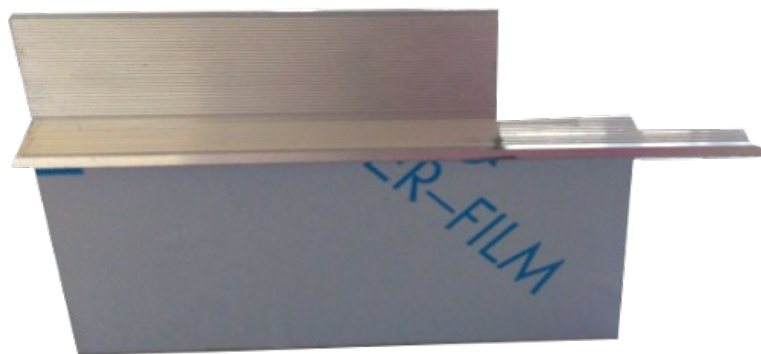

Set Anschlusselemente /Kit raccordi
Kit connecting elements/Set raccord
Light 60 for AGS door frames TUS/TCS/TST-PUSH L/R
Art. 13022

Trockenbau/strutture a secco
dry construction/cloison sèche

			AGS-systems – 39025 Naturno (Italy)	
Drawing	Art. 13022		Date	16/12/2010
This drawing is copyright by AGS-systems and exclusive, protected by law and cannot reproduced without written affirmation				AGS-systems - 39025 Naturno (Italy) Stava 47/B tel. 0039 0473 666376 – info@ags-systems.com