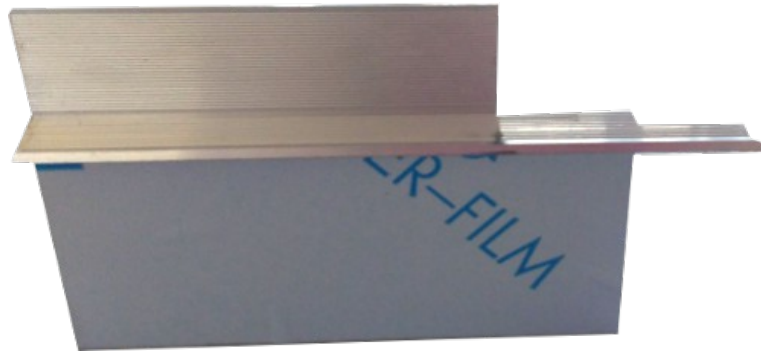

Set Anchlusselemente /Kit raccordi
Kit connecting elements/Set raccordi
C70 for Eclisse Syntesis
Art. 13036

Trockenbau/strutture a secco
dry construction/cloison sèche

			AGS-systems – 39025 Naturno (Italy)	
Drawing	Art. 13036		Date	16/12/2010
This drawing is copyright by AGS-systems and exclusive, protected by law and cannot reproduced without written affirmation			AGS-systems - 39025 Naturno (Italy) Stava 47/B tel. 0039 0473 666376 – info@ags-systems.com	