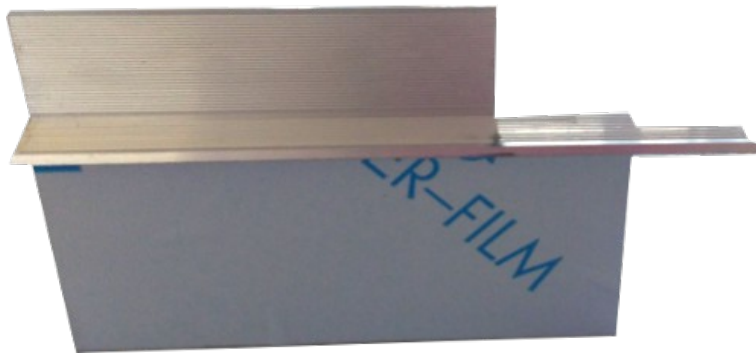

Set Anchlusselemente /Kit raccordi  
Kit connecting elements/Set raccordi  
Light 60 for Lualdi 55R  
Art. 13032

Trockenbau/strutture a secco  
dry construction/cloison sèche

			AGS-systems – 39025 Naturno (Italy)	
Drawing	Art. 13032		Date	16/12/2010
This drawing is copyright by AGS-systems and exclusive, protected by law and cannot reproduced without written affirmation				AGS-systems - 39025 Naturno (Italy) Stava 47/B tel. 0039 0473 666376 – info@ags-systems.com