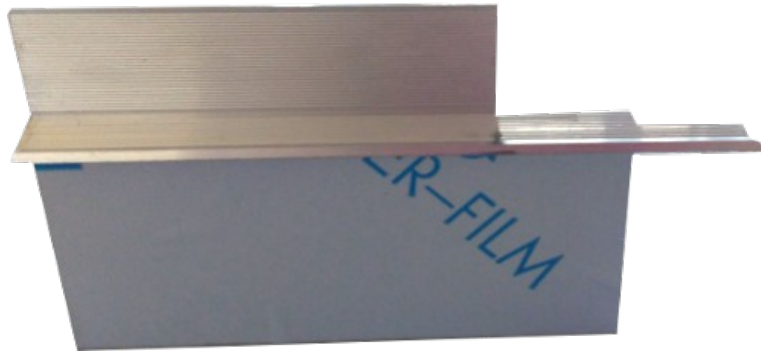

Set Anchlusselemente /Kit raccordi
Kit connecting elements/Set raccordi
Light 60 for Lualdi 55S
Art. 13044

Trockenbau/strutture a secco
dry construction/cloison sèche

			AGS-systems – 39025 Naturno (Italy)	
Drawing	Art. 13044		Date	16/12/2010
This drawing is copyright by AGS-systems and exclusive, protected by law and cannot reproduced without written affirmation			AGS-systems - 39025 Naturno (Italy) Stava 47/B tel. 0039 0473 666376 – info@ags-systems.com	