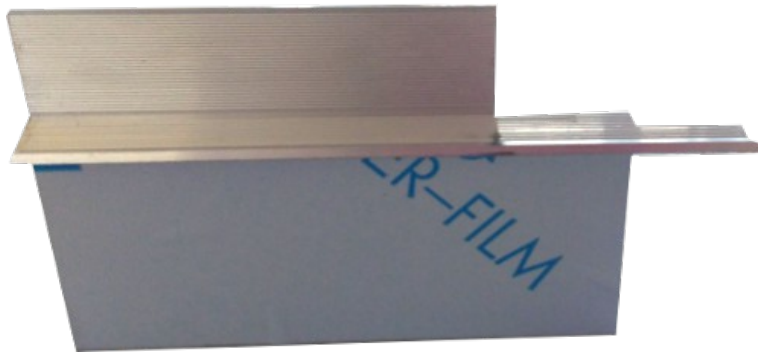

Set Anchlusselemente /Kit raccordi
Kit connecting elements/Set raccordi
Light 46 for Scigno doors
Art. 13041

Trockenbau/strutture a secco
dry construction/cloison sèche
(2 pieces of 2m)

			AGS-systems – 39025 Naturno (Italy)	
Drawing	Art. 13041		Date	16/12/2010
This drawing is copyright by AGS-systems and exclusive, protected by law and cannot reproduced without written affirmation			AGS-systems - 39025 Naturno (Italy) Stava 47/B tel. 0039 0473 666376 – info@ags-systems.com	