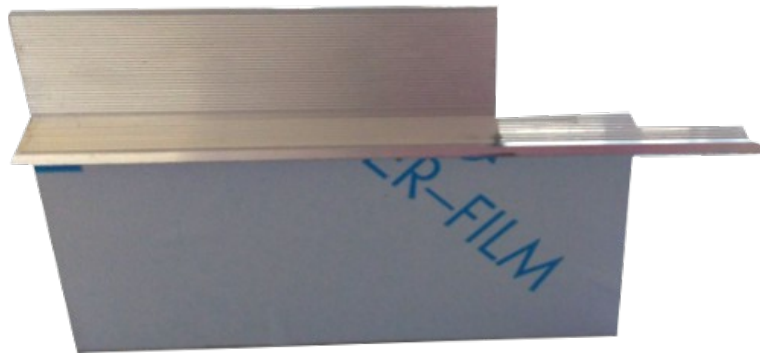

Set Anchlusselemente /Kit raccordi
Kit connecting elements/Set raccordi
Light 60 for Scigno doors
Art. 13034

Trockenbau/strutture a secco
dry construction/cloison sèche
(2 pieces of 2m)

			AGS-systems – 39025 Naturno (Italy)	
Drawing	Art. 13034		Date	16/12/2010
This drawing is copyright by AGS-systems and exclusive, protected by law and cannot reproduced without written affirmation			AGS-systems - 39025 Naturno (Italy) Stava 47/B tel. 0039 0473 666376 – info@ags-systems.com	