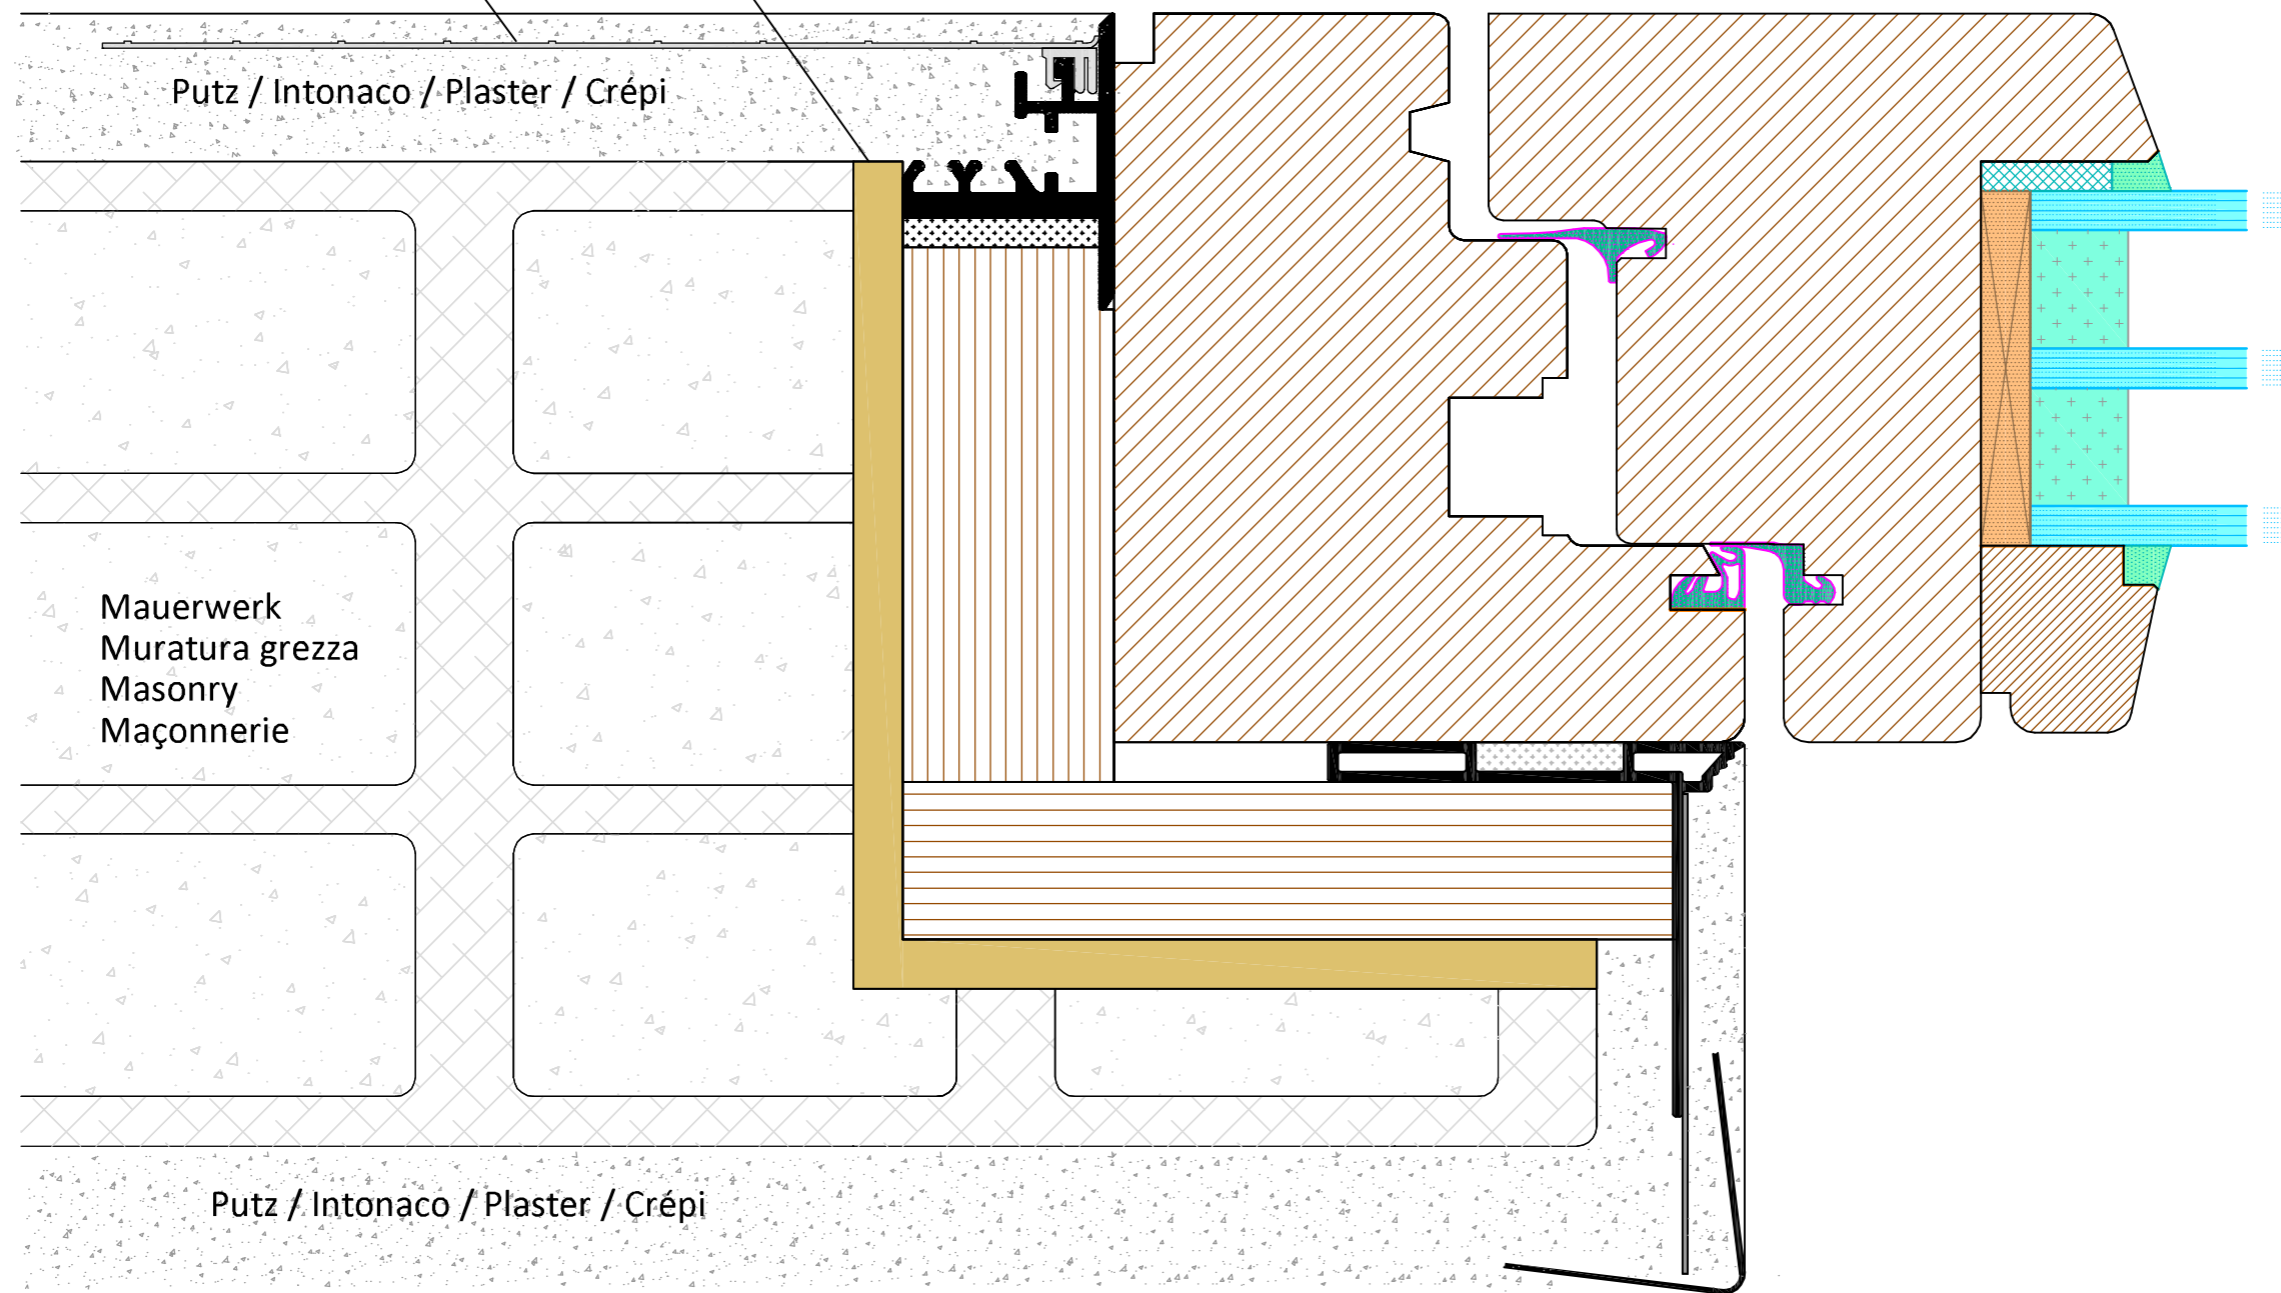

Einklickbares Putznetz  
 Rete anticrepa da incastrare  
 Mesh to snap in  
 Filet de support d'enduit clipsable

PU-Schaum

AGS-Systems - 39025 Naturno (Italy)		
Drawing	TR Art.nr. 10120-30	
Scala 1:1	Date	02/02/2022
	Modified	
This drawing is copyright by AGS-systems and exclusive, protected by law and cannot reproduced without written affirmation		AGS-systems - 39025 Naturno (Italy) Stava 47B tel. 0039 0473 666376 - info@ags-systems.com