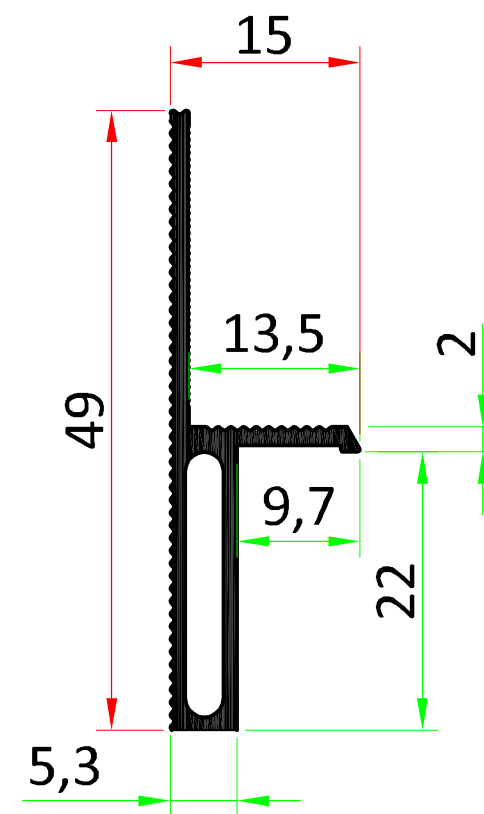

# S22 Art. 10022

AGS-Systems - 39025 Naturno (Italy)

Drawing	Art. 10022	Scala 1:1	Date	30/05/2023
This drawing is copyright by AGS-systems and exclusive, protected by law and cannot reproduced without written affirmation				AGS-systems - 39025 Naturno (Italy) Stava 47B tel. 0039 0473 666376 - info@ags-systems.com