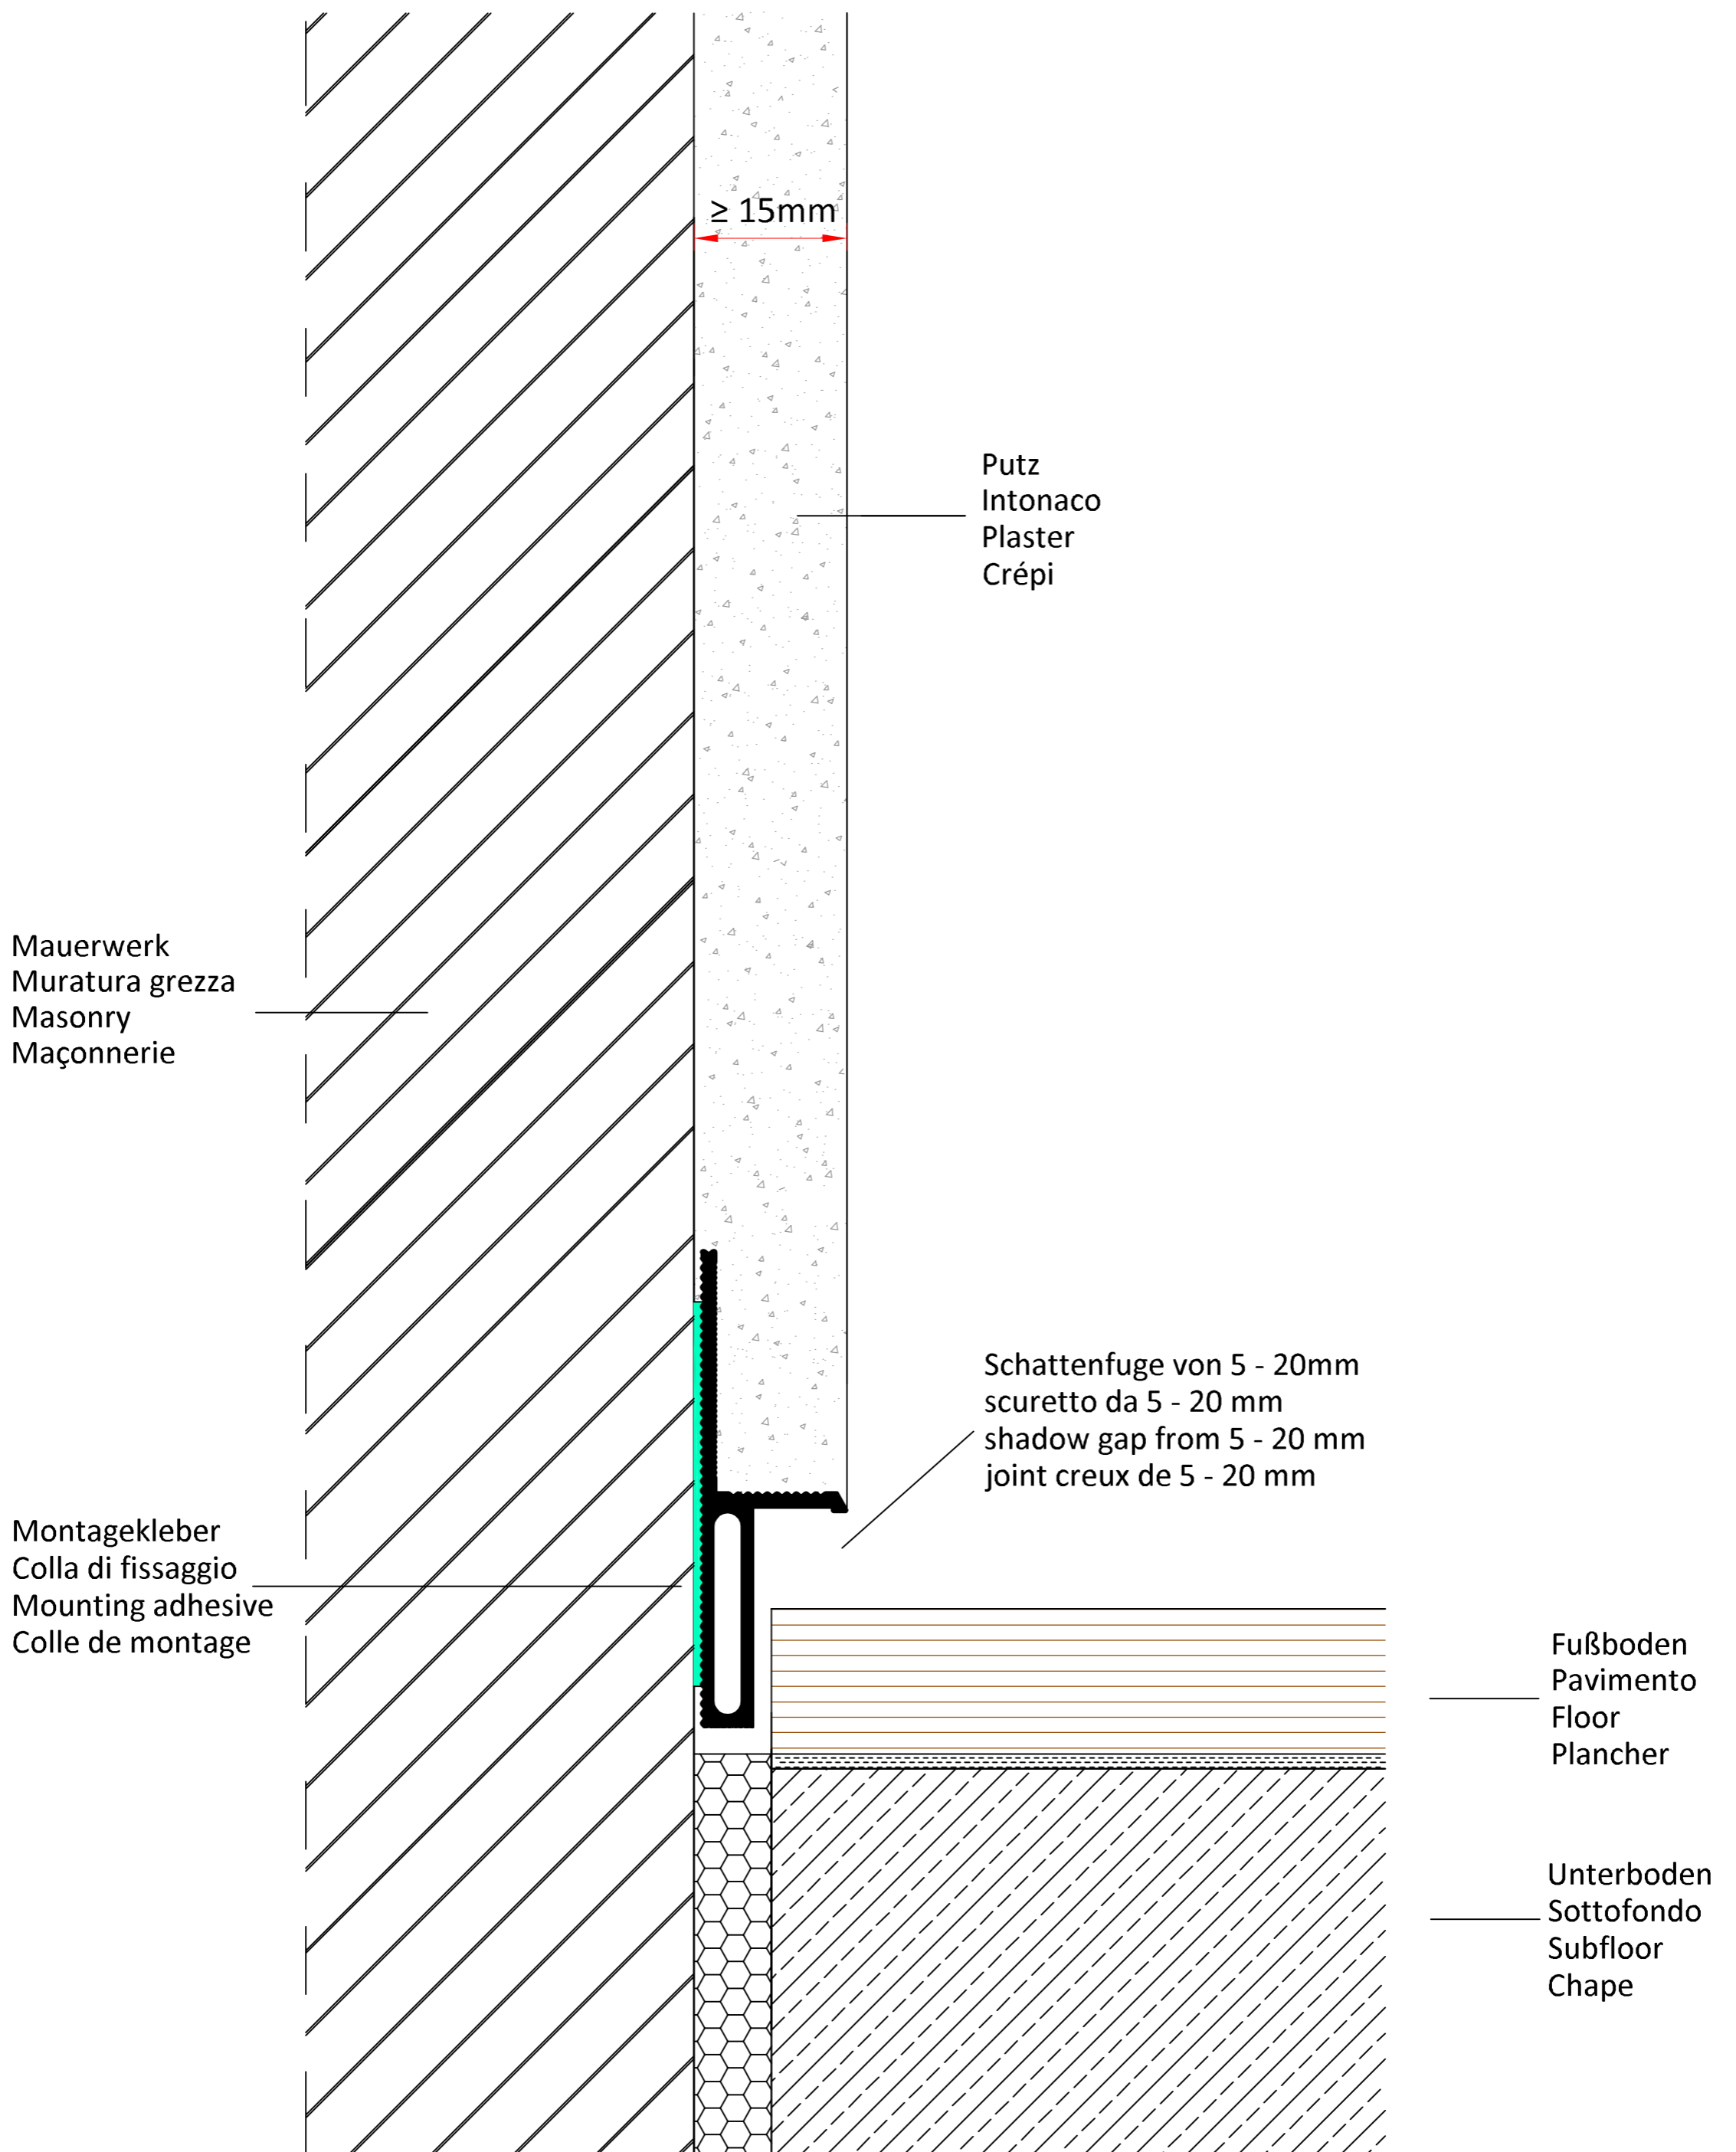

# S 22 Art. 10022

Massivbau/Strutture massicce/Solid construction/Maçonnerie

AGS-Systems - 39025 Naturno (Italy)

Drawing	Art. 10022	Scala 1:1	Date	30/05/2023
This drawing is copyright by AGS-systems and exclusive, protected by law and cannot reproduced without written affirmation				AGS-systems - 39025 Naturno (Italy) Stava 47B tel. 0039 0473 666376 - info@ags-systems.com